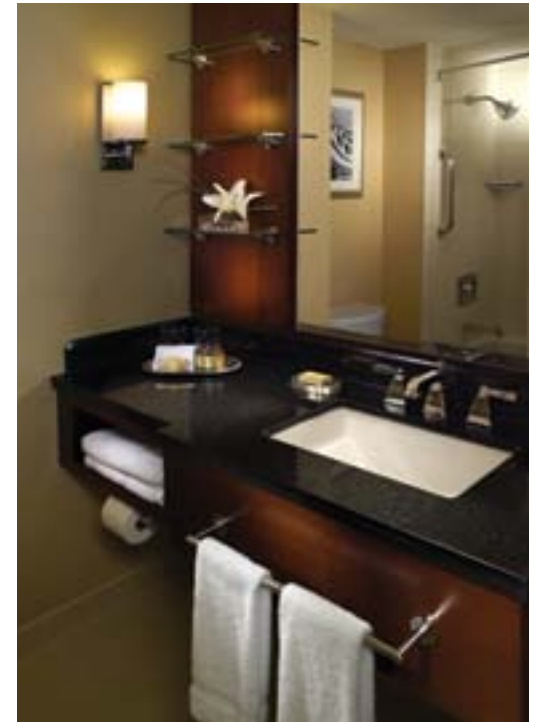

**SPACE TO CONNECT.
AND REFLECT.**

Spread out in one of 403 well-appointed, sound proof guest rooms. Store your snacks in the fridge and choose from a wide range of premium television channels on our flat-panel HDTVs. Or just kick back and relax with Marriott's fully-integrated Plug-In Technology panel that lets you connect your laptop, MP3 player and more. And after a restful night's sleep in Marriott's Revive[®] Bedding, brew up a fresh cup of coffee before heading downstairs to take on the day.

ROOM FOR LUXURY.

Reward yourself, and your VIPs, with 18 brilliantly-appointed, 1-1/2-bath, spacious suites. Prep for the day and catch the news on your in-mirror bathroom television, available in many suites. Finish your presentation in style at your high-tech ergonomic workstation. Then entertain colleagues as you serve up cocktails from your personal wet bar and offer chilled snacks from your in-room fridge. With a flat-panel HDTV and Marriott's fully-integrated Plug-In Technology panel, you've got everything you need to stay connected — while your luxurious private bedroom provides the perfect environment to relax, recharge and take on another day.